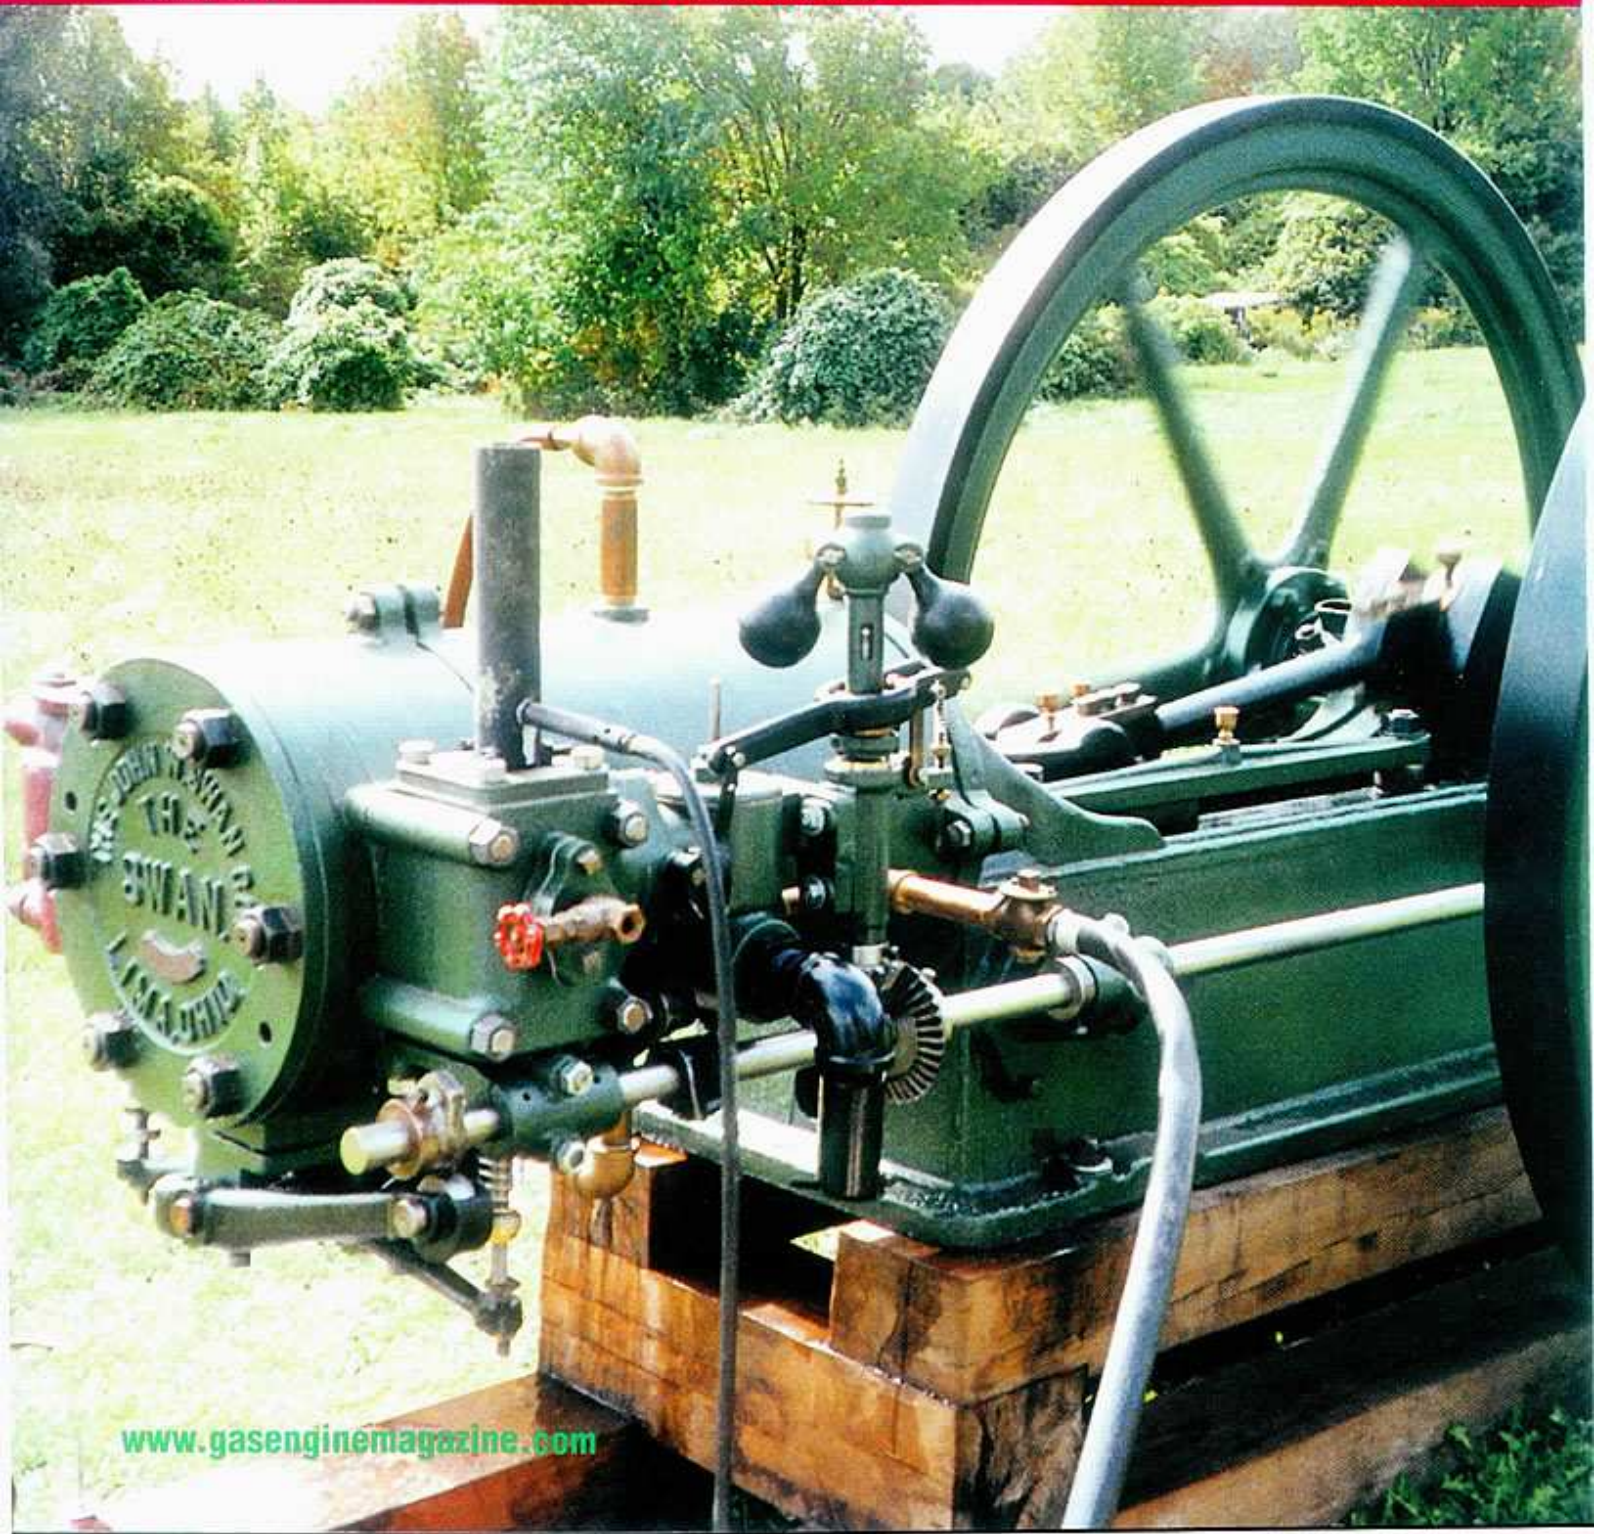

25 HP Swan – 21 HP Otto – Montgomery Ward Air-cooled Engines

GAS ENGINE

M A G A Z I N E

March 2004

Volume 39, No. 3

\$4.95

www.gasenginemagazine.com